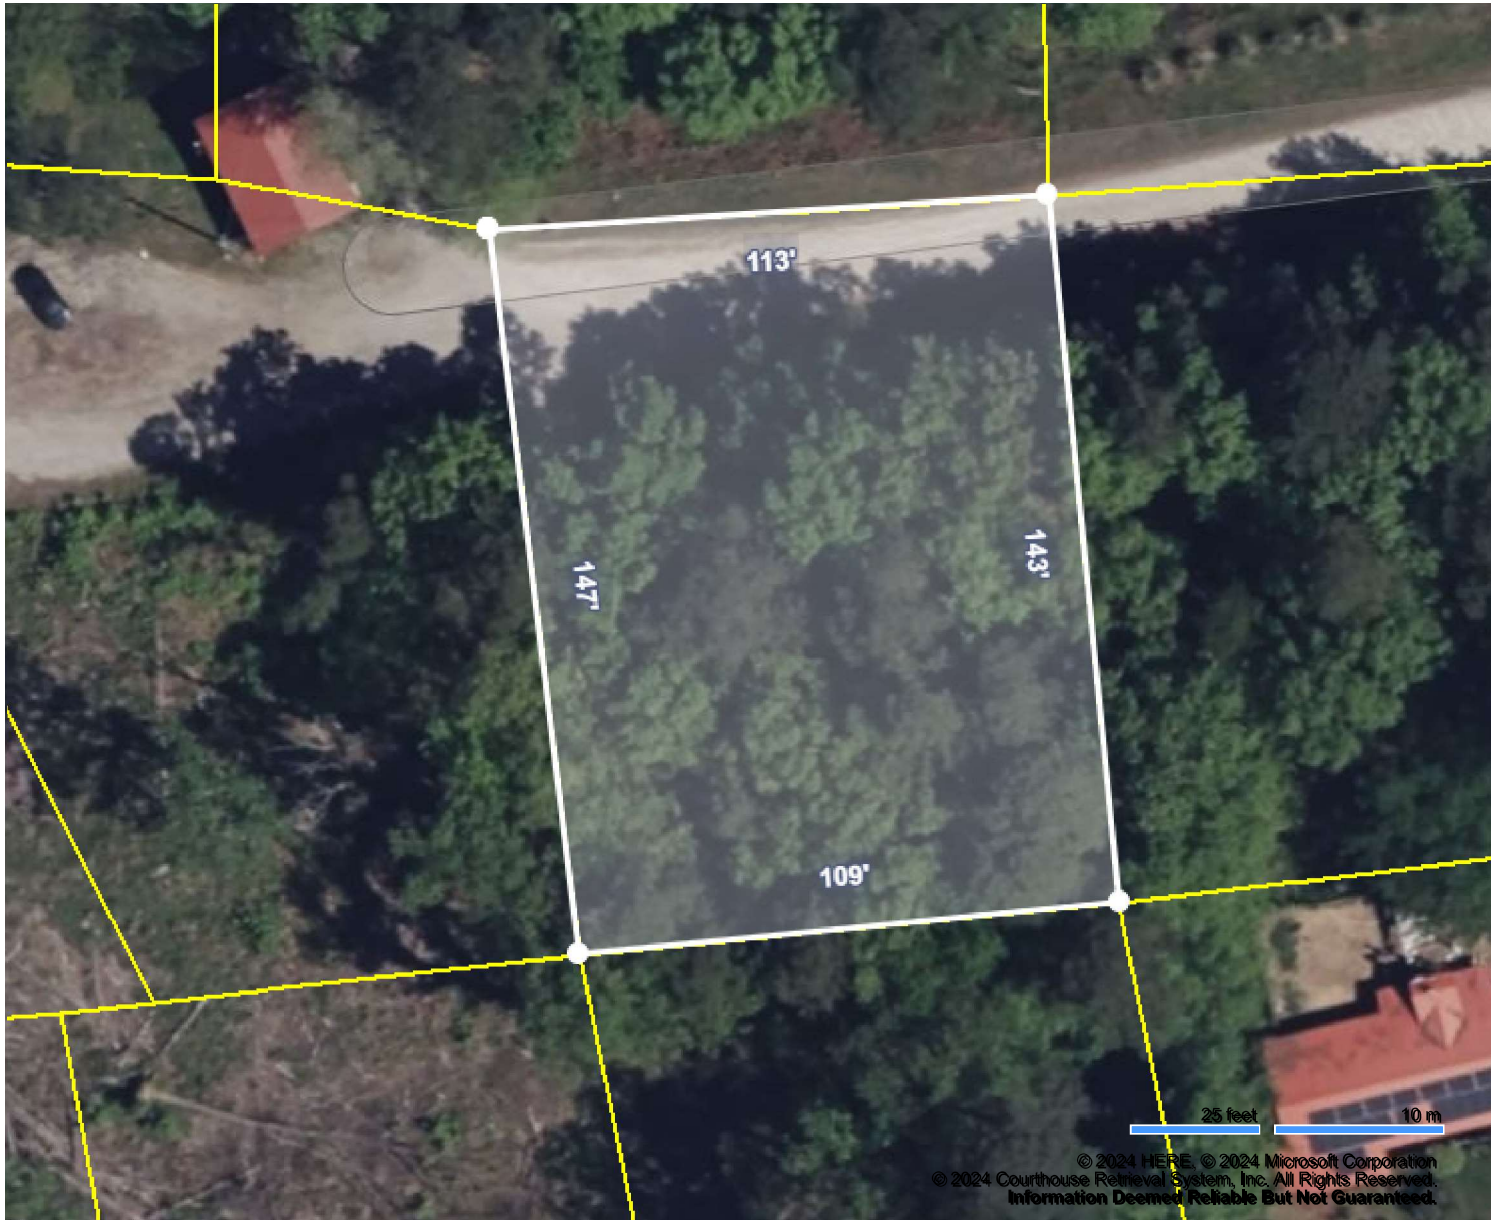

Map for Parcel Address: Avonshire Ter AR 71913 Parcel ID: 633-13093-000

© 2024 Courthouse Retrieval System, Inc. All Rights Reserved.
Information Deemed Reliable But Not Guaranteed.